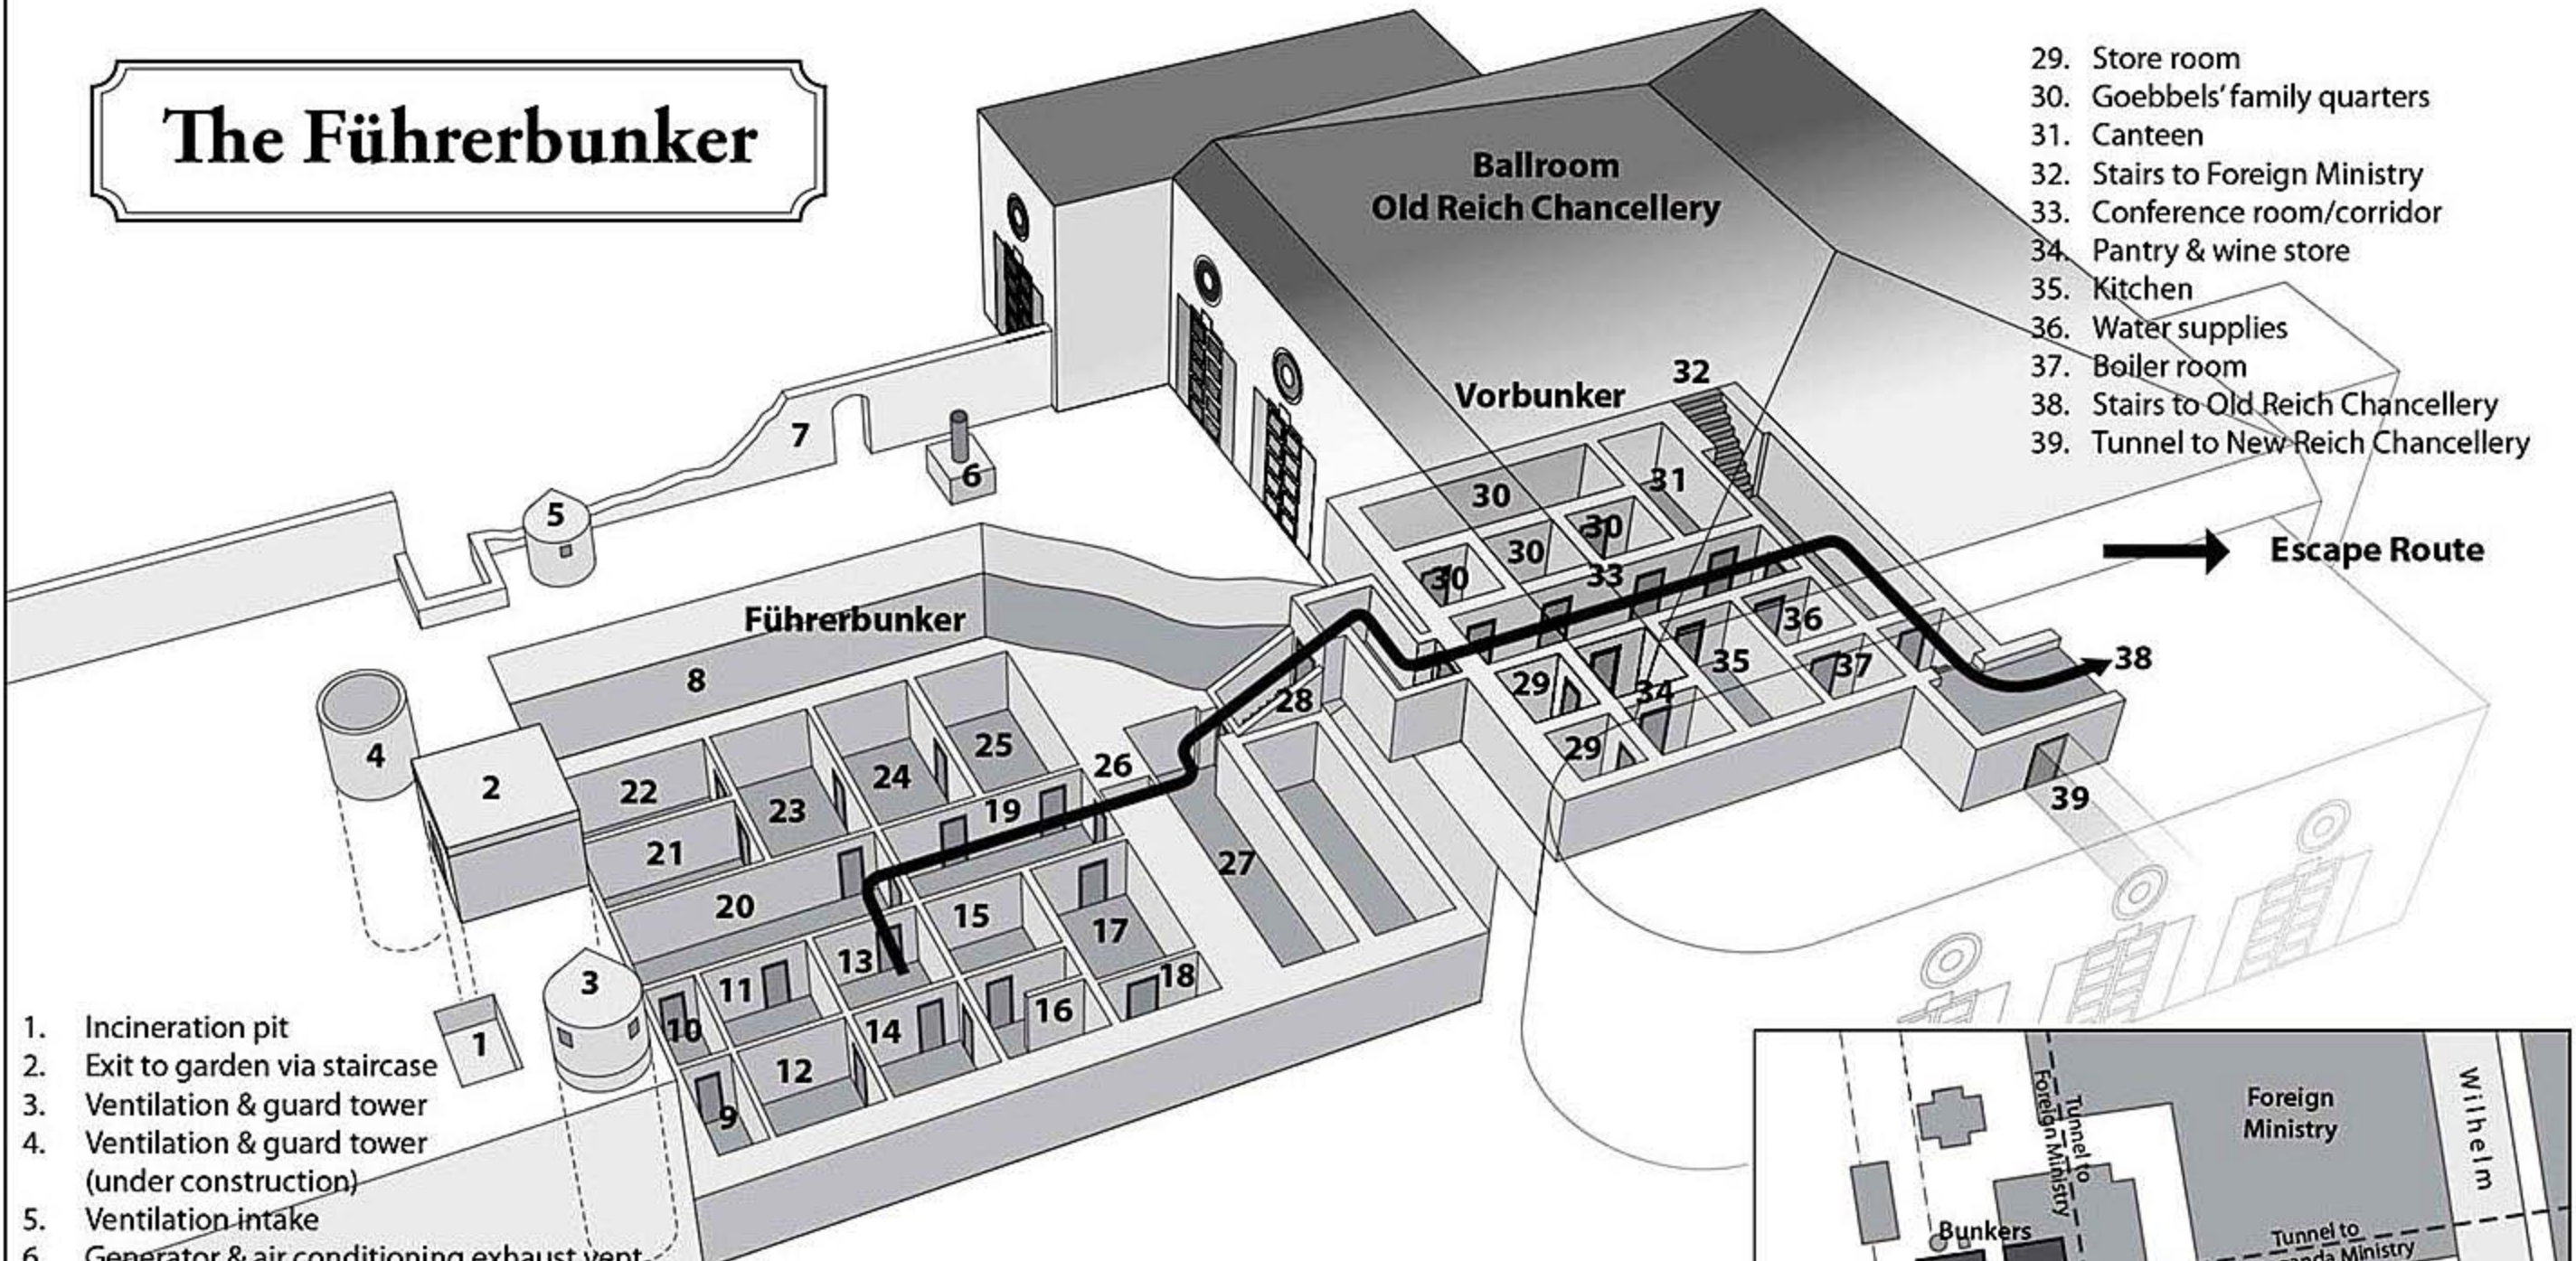

The Führerbunker

- 29. Store room
- 30. Goebbels' family quarters
- 31. Canteen
- 32. Stairs to Foreign Ministry
- 33. Conference room/corridor
- 34. Pantry & wine store
- 35. Kitchen
- 36. Water supplies
- 37. Boiler room
- 38. Stairs to Old Reich Chancellery
- 39. Tunnel to New Reich Chancellery

- 1. Incineration pit
- 2. Exit to garden via staircase
- 3. Ventilation & guard tower
- 4. Ventilation & guard tower (under construction)
- 5. Ventilation intake
- 6. Generator & air conditioning exhaust vent
- 7. Wall of Old Chancellery garden
- 8. Reinforced concrete ceiling 11ft. 3in. thick
- 9. Staircase to guard tower
- 10. Cloak room
- 11. Conference/map room
- 12. Hitler's bedroom
- 13. Hitler's office
- 14. Hitler's sitting room

- 15. Eva Braun's bedroom
- 16. Dressing/bathroom
- 17. Toilets
- 18. Electricity switching room
- 19. Corridor/lounge
- 20. Conference room
- 21. Goebbels' bedroom

- 22. Doctor's quarters
- 23. Goebbels' office & doctor's room
- 24. Telephone switchboard & Bormann's office
- 25. Generator/ventilation plant
- 26. Gas doors
- 27. Hall/lounge
- 28. Stairs to Vorbunker